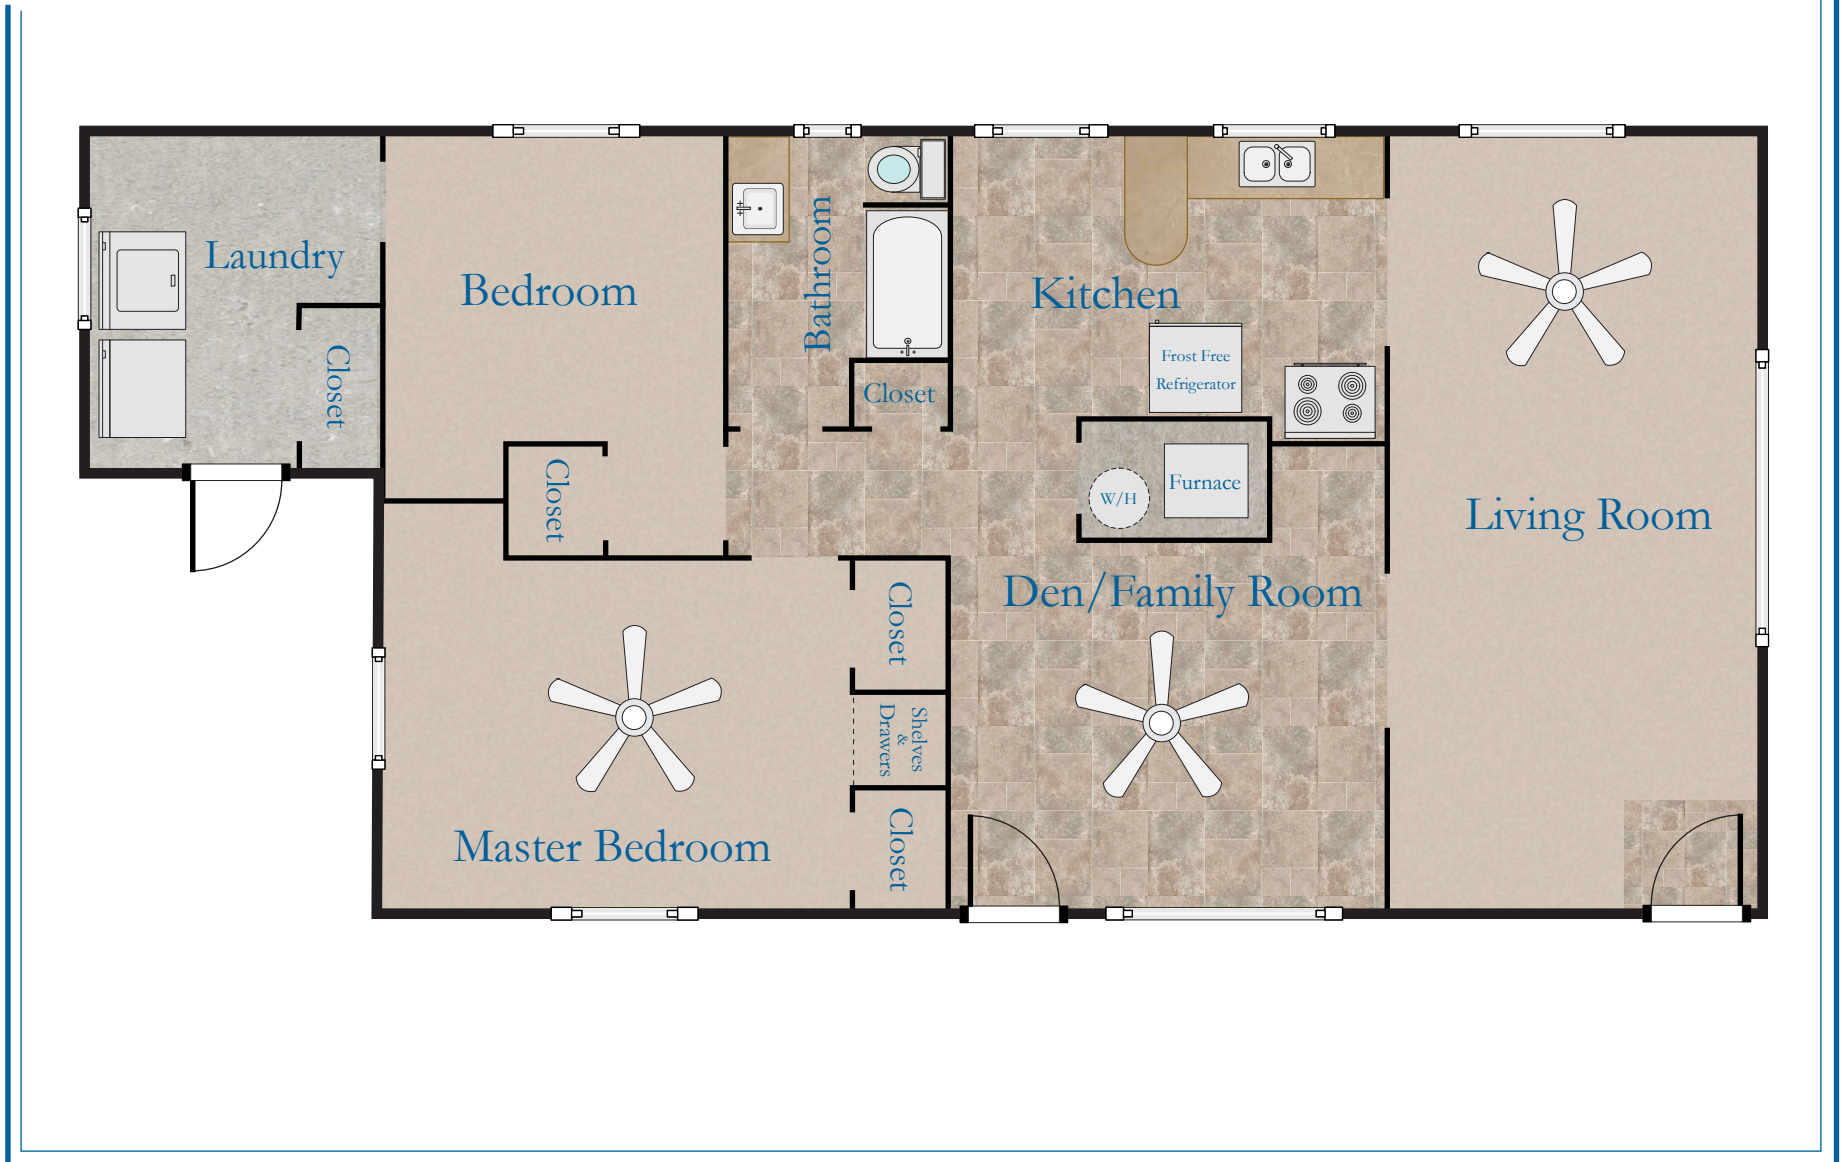

# 3121 Cherry

2 Bedrooms • 1 Bath (1,140 Square Feet)

Available at: **Cherry**

This floor plan is an artistic rendering. All measurements, distances and placements are approximate only

TUCSON *Rental* HOMES.COM